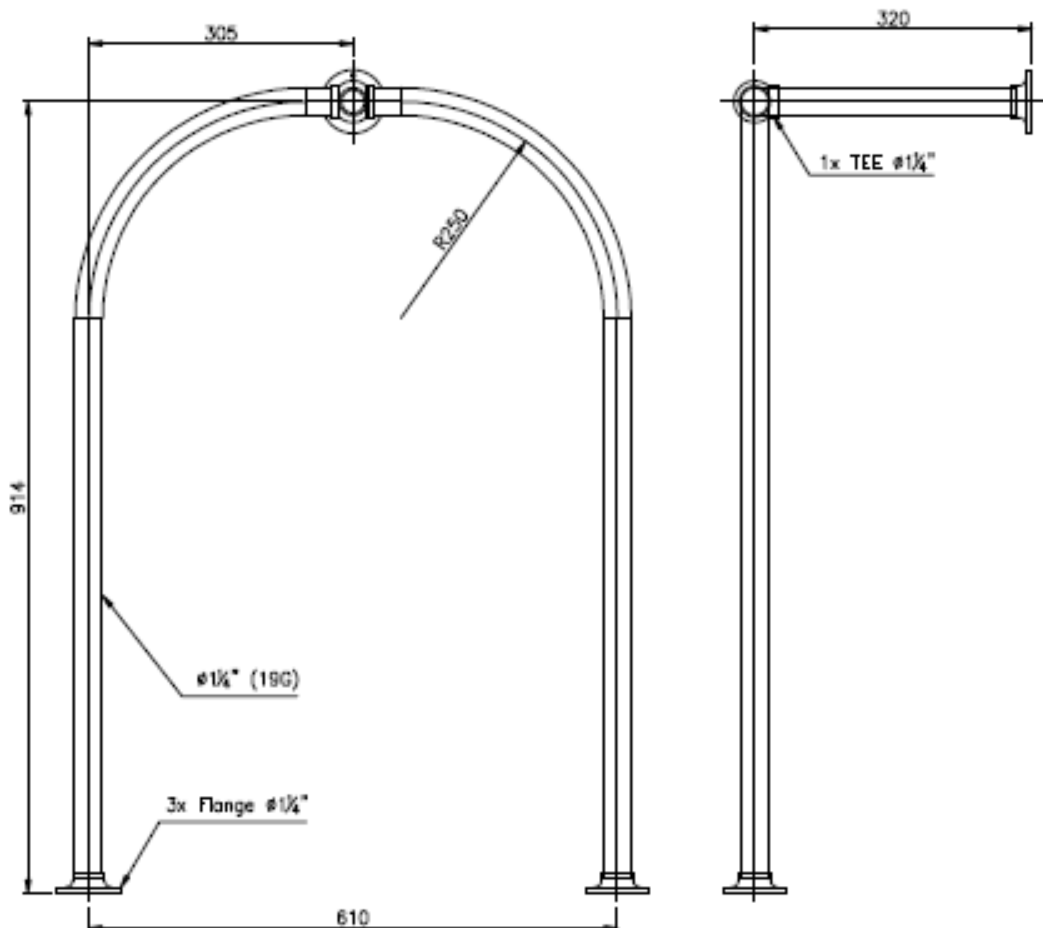

SHOWER RING 642 x 335 x 930mm

Barcode	5055369062119
Product Code	LA387
Finishes	Chrome
Product Type	Wastes & Extras

Guarantee & Aftercare

During installation extra care must be taken to avoid damaging the fittings. We provide a 10 year guarantee against faulty workmanship or materials (excluding serviceable parts), providing they have been installed, cared for and used in accordance with our instructions.